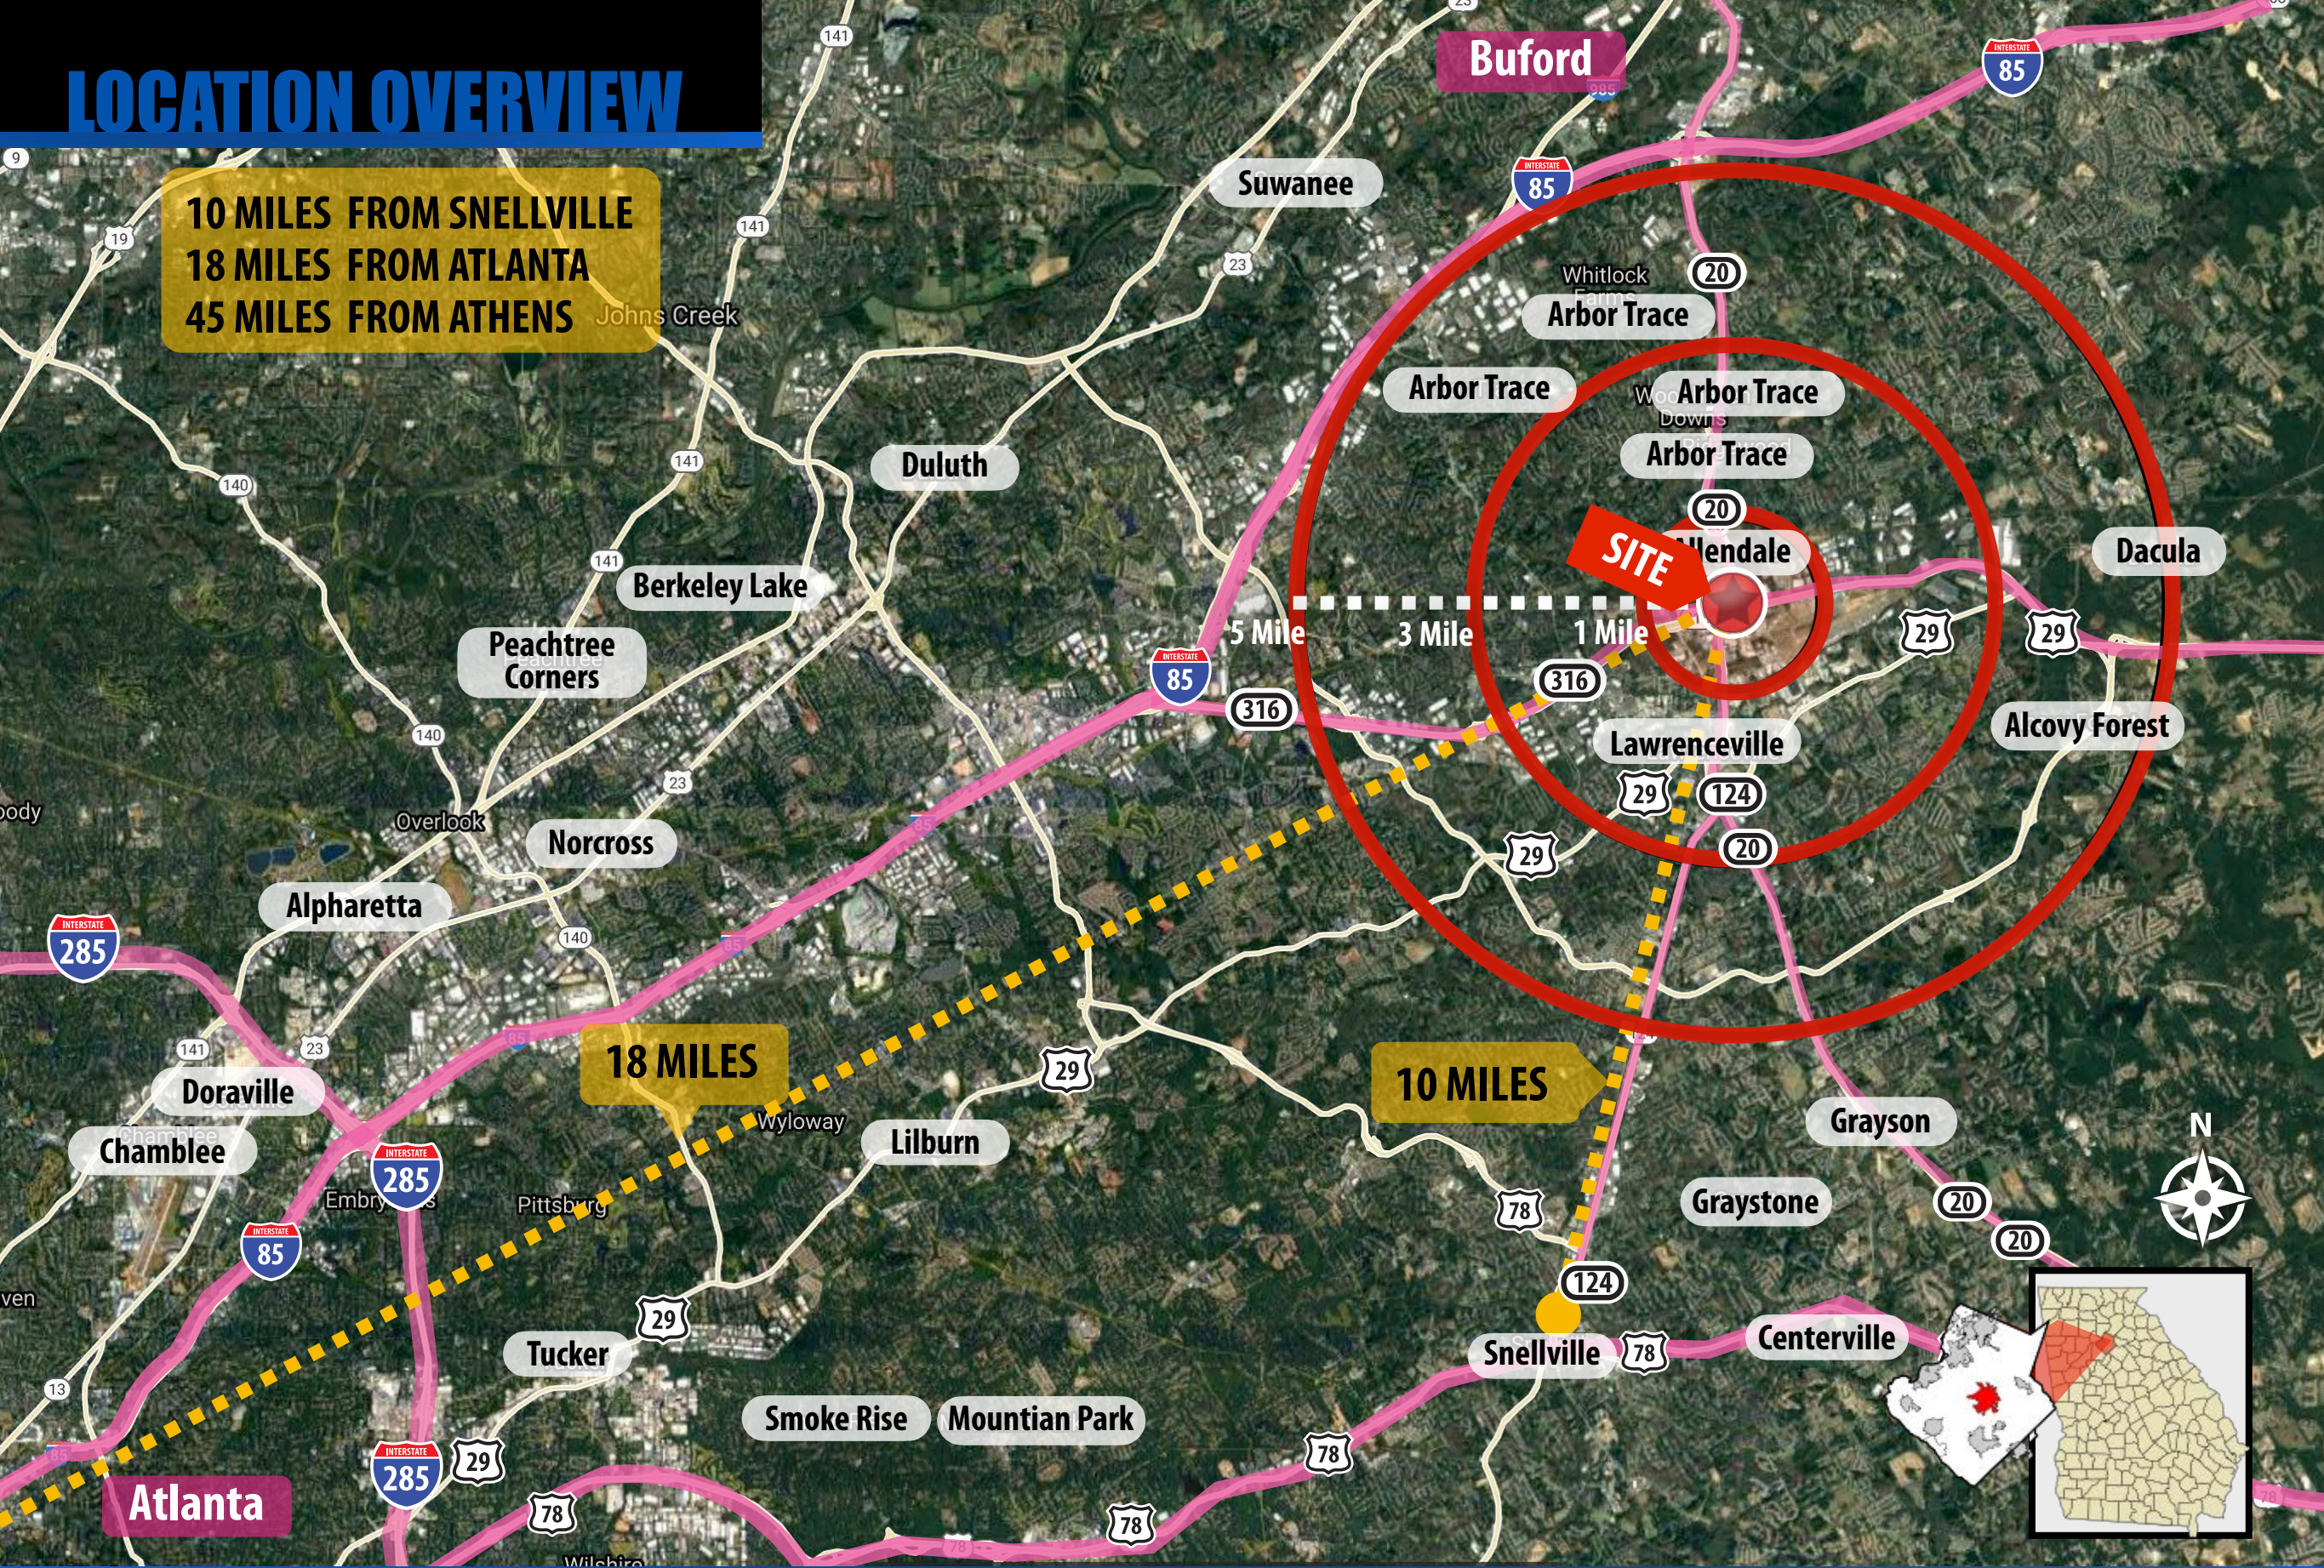

LOCATED NEAR EMPLOYMENT OPPORTUNITIES

LOCATED NEAR GWINNETT ONLINE CAMPUS

LOCATED NEAR RESIDENTIAL & SCHOOLS

LOCATED NEAR MAJOR HWY & TRAFFIC ARTERY

GREAT VISIBILITY AND ACCESS
SR-316 and major arteries

ALL UTILITIES AVAILABLE

92,915

LABOR FORCE
EDPA.org
5 Mile Radius

LOCATION OVERVIEW

10 MILES FROM SNELLVILLE
18 MILES FROM ATLANTA
45 MILES FROM ATHENS

SURROUNDING MARKET

Georgia Gwinnett College (Georgia Gwinnett or GGC) is a public college in Lawrenceville, Gwinnett County, Georgia. It is a member of the University System of Georgia. Georgia Gwinnett College opened on August 18, 2006. It has grown rapidly from its original 118 students in 2006 to over 12,000 in 2019.