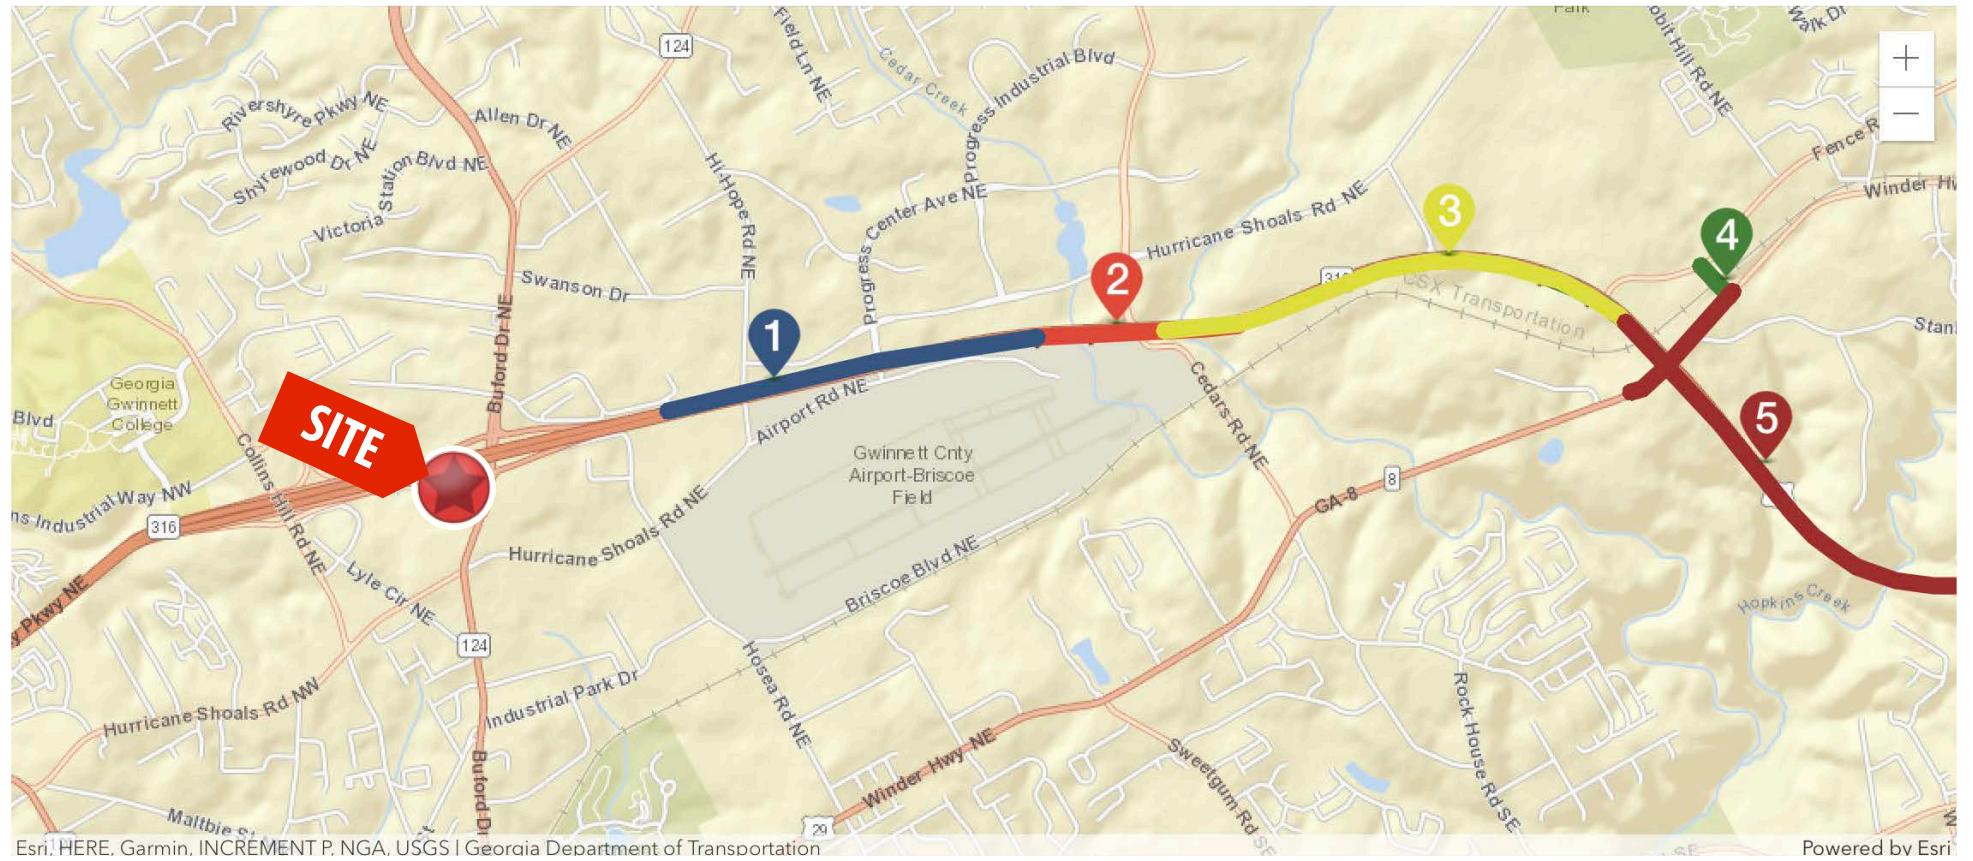

QT

20

20

GWINNETT/GDOT ROAD PROJECTS

[Click Here For More Information.](#)

[Click Here For More Information.](#)

[Click here to watch movie.](#)

- 1 SR 316 at Hi Hope Road**
A new interchange and CD system from east of Collins Hill Road to west of Cedars Road
Construction 2022/2023
- 2 SR 316 at Cedars Road**
At grade access to SR 316 for SB and NB closure at Cedars Road
Construction 2022/2023
- 3 SR 316 at Hurricane Trail**
New interchange for SR 316 at Hurricane Trail and new SR 316 lanes to Fence Road
- 4 SR 316 at Fence Road**
Creates a new location roadway connection between Fence Road to SR 8/ US 29/ Winder Highway
- 5 SR 316 at SR 8/ US 29/ Winder Highway**
New interchange for SR 316 at SR 8/US 29/Winder Highway and new SR 316 lanes