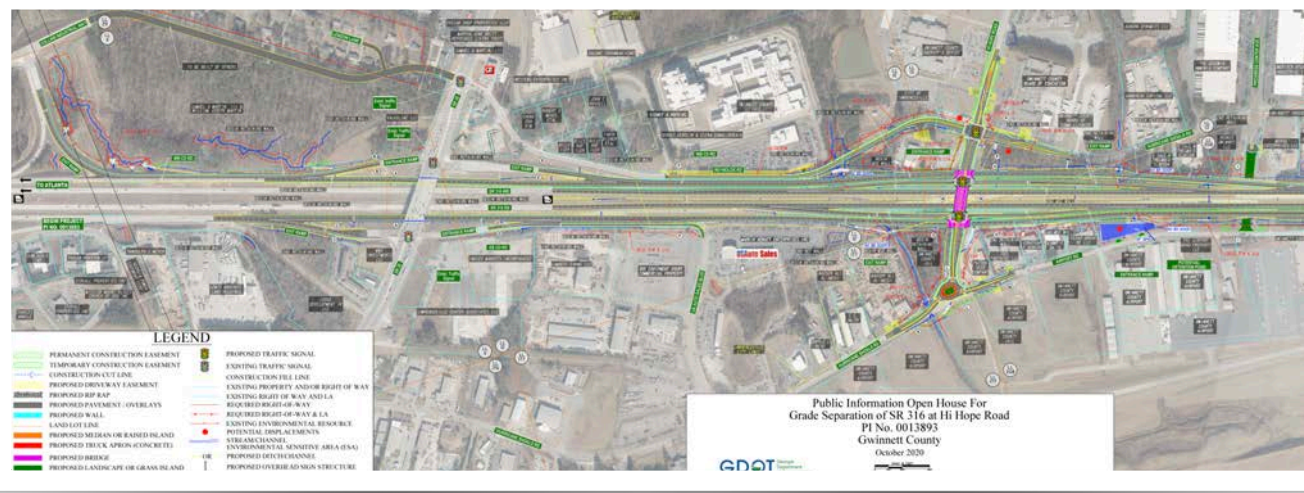

QT

20

20

GWINNETT/GDOT ROAD PROJECTS

[Click Here For More Information.](#)

[Click Here For More Information.](#)

[Click here to watch movie.](#)

- 1 SR 316 at Hi Hope Road**
A new interchange and CD system from east of Collins Hill Road to west of Cedars Road
Construction 2022/2023
- 2 SR 316 at Cedars Road**
At grade access to SR 316 for SB and NB closure at Cedars Road
Construction 2022/2023
- 3 SR 316 at Hurricane Trail**
New interchange for SR 316 at Hurricane Trail and new SR 316 lanes to Fence Road
- 4 SR 316 at Fence Road**
Creates a new location roadway connection between Fence Road to SR 8/ US 29/ Winder Highway
- 5 SR 316 at SR 8/ US 29/ Winder Highway**
New interchange for SR 316 at SR 8/US 29/Winder Highway and new SR 316 lanes