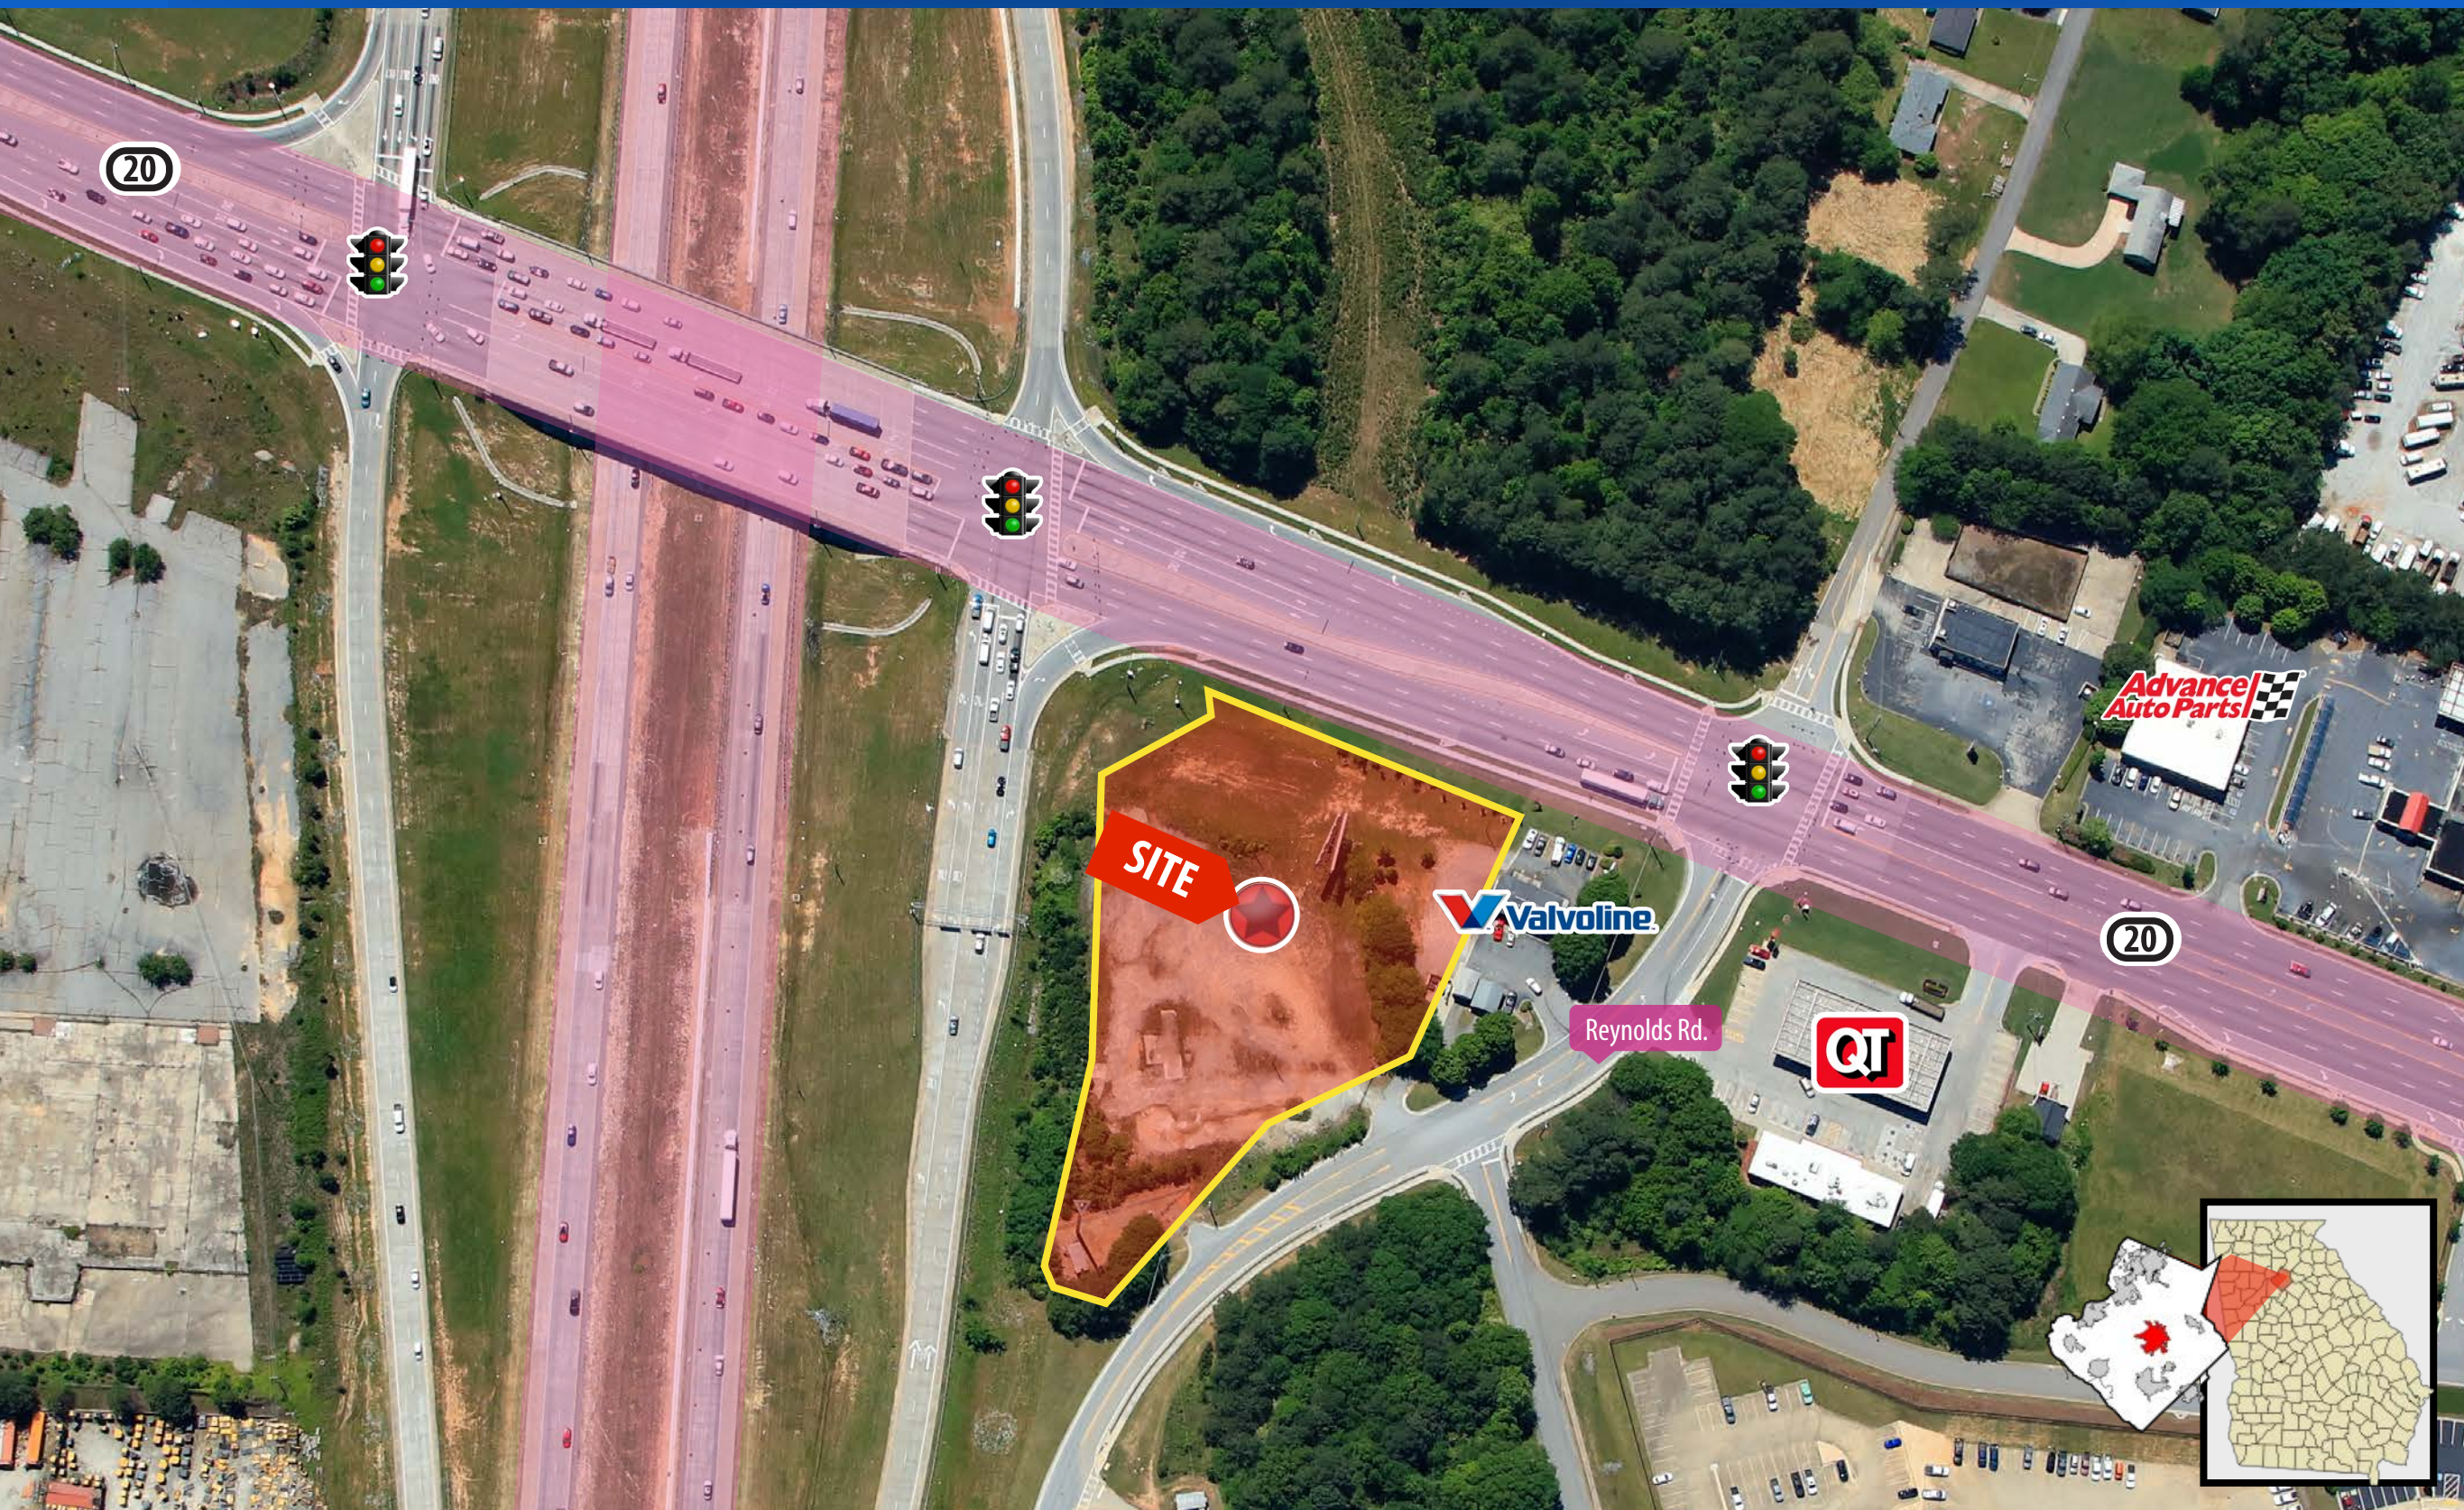

PROPERTY OVERVIEW

PROPERTY OVERVIEW

316

SR 316
167,000 VPD

316

Reynolds Rd.

SITE

Valvoline