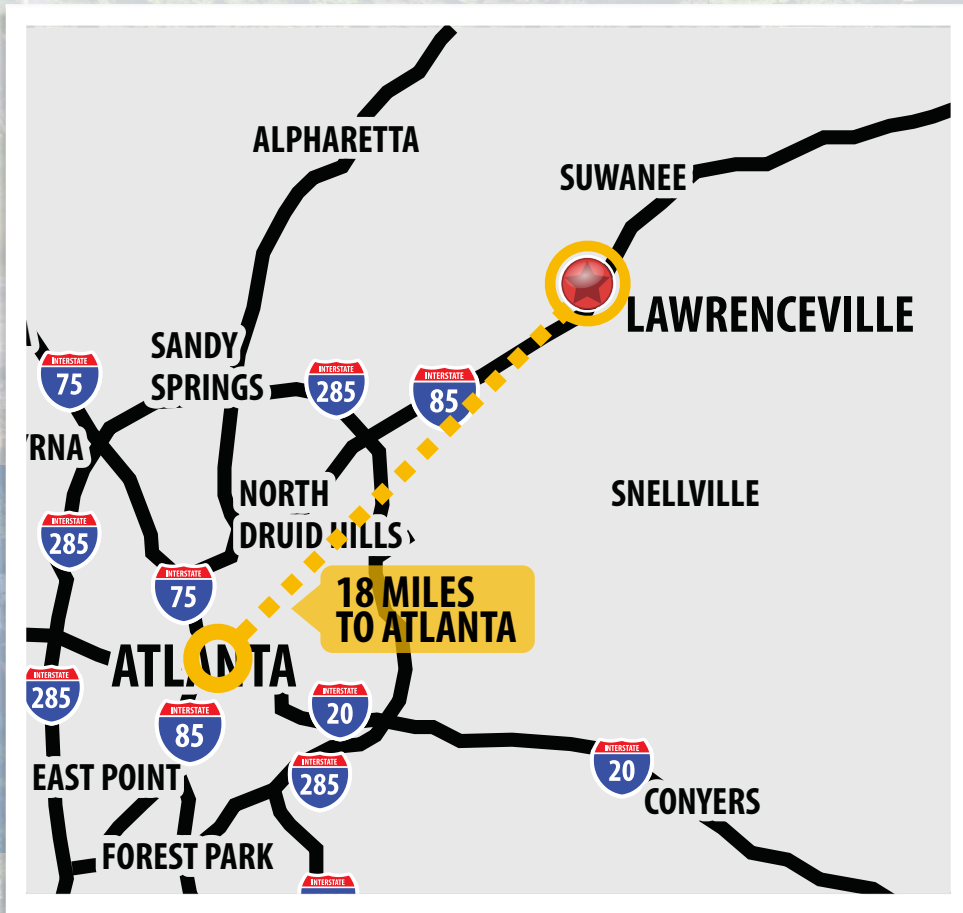

Greg Craft
 Cell: 678-361-4854
 gcraft@cgpre.com

PROPERTY SUMMARY

The property has an excellent location just south of the intersection of Buford Drive and GA Hwy 316 in Lawrenceville. Buford Drive links downtown Lawrenceville to I-85 and the Mall of Georgia.

Select Neighboring Tenants Include:
McDonald's, KFC, U-Haul, Checkers, Dunkin', Waffle House, Mavis Discount Tires and More

	SR-316	64,300 VPD
	SR-20 or Buford Dr.	50,700 VPD

Georgia Gwinnett College (Georgia Gwinnett or GGC) is a public college in Lawrenceville, Gwinnett County, Georgia. Georgia Gwinnett College opened on August 18, 2006. It has grown rapidly from its original 118 students in 2006 to over 12,000 in 2019.

LOCATED NEAR EMPLOYMENT OPPORTUNITIES

LOCATED NEAR GWINNETT ONLINE CAMPUS

LOCATED NEAR RESIDENTIAL & SCHOOLS

LOCATED NEAR MAJOR HWY & TRAFFIC ARTERY

GREAT VISIBILITY AND ACCESS
SR-316 and major arteries

ALL UTILITIES AVAILABLE